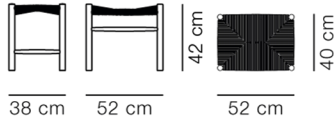

Oak black lacquer, FSC Mix 70%

DIMENSIONS

Weight: 4 kg

PACKAGING INFORMATION

L: 56 cm, W: 40 cm, H: 46 cm,

Cbm: 0,1m³

5 kg

CARE & MAINTENANCE