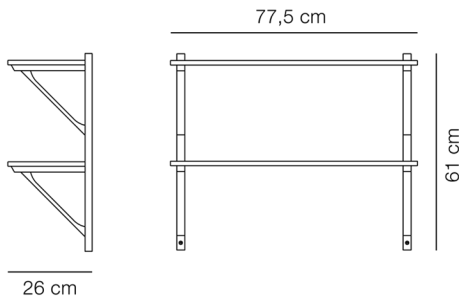

COUNTRY OF ORIGIN

DK

ESSENTIAL ASSORTMENT

SURFACE

Oak lacquer

Walnut lacquer

DIMENSIONS

Weight: 7 kg

PACKAGING INFORMATION

L: 81 cm, W: 27 cm, H: 8 cm,

Cbm: 0,02m³

9 kg

CARE & MAINTENANCE

Our Care & Maintenance offers guidance for best maintenance of our furniture. It includes advice and instructions on cleaning and caring for specific materials to ensure a long life of your furniture. Find your product on our product site and navigate to the Product Care menu: