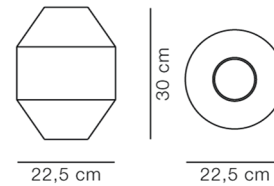

Colours

MATERIAL

Black-oxide
brass

Fredericia