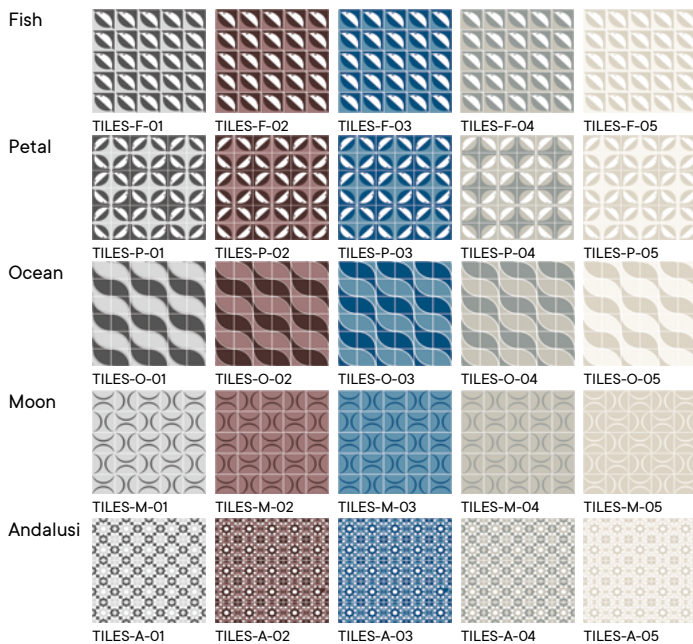

MATERIALS

MDF Water-repellent / MDF Hidrófugo

MDF Hydrophobic are wood fiberboards (MDF) for use in humid environments.

Wood fiberboard, MDF (Medium Density Fibreboard) and HDF (High Density Fibreboard), is a natural material of plant origin, derived from the processing of wood waste. The fiber is produced by pressing wood waste by adding glues or resins to keep the board compact.

Suitable for outdoor use: UNE-CEN/TR 581-4: 2006 IN

Surface resistance: UNE-EN 438-2

MDF Hidrófugo son tableros de fibras de madera (MDF) para uso en ambiente húmedo.

Los paneles de fibra de madera, MDF (Medium Density Fibreboard) y HDF (High Density Fibreboard), son un material natural de origen vegetal, procedente del procesamiento de residuos de madera. La fibra se produce presionando los desechos de madera mediante la adición de colas o resinas para mantener el tablero compacto.

Apto para exterior UNE-EN/ ISO 4892-2: 2014

Resistencia superficial: UNE-EB 438-2

Suitable for outdoor
Apto para exterior

UV Resistant
Protege contra los rayos UVA

High Durability
Alta durabilidad

Thermal-resistant
Termorresistente

Easy to clean and maintain
Fácil limpieza y mantenimiento

Impact and friction resistant
Resistente al impacto y al rozamiento

FINISHES

TILES COLLECTION