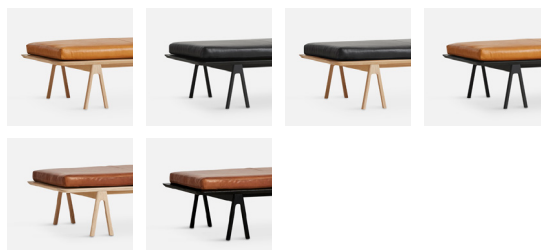

LEVEL DAYBED

DESIGNED BY MSDS STUDIO

LEVEL USES THE ICONIC FORM OF SAWHORSES IN THE SIMPLEST ARRANGEMENT POSSIBLE: A SHEET LAID ACROSS A PAIR TOPPED WITH A RECTILINEAR MATTRESS. THE SUPPLE LEATHER AND THE STURDY WOOD COMPONENTS ELEVATE THE SIMPLE WHOLE. COMBINE THE WHITE PIGMENTED OR BLACK PAINTED OAK FRAME AND LEATHER MATTRESSES TO MAKE IT A PERFECT MATCH FOR YOU.

YEAR OF DESIGN

2018

CATEGORY

SEATING

MATERIALS

SOLID OAK AND LEATHER

MATTRESS

CAMO SILK ANILINE LEATHER
COGNAC 0252
BLACK 0842

CAMO GENOVA ANILINE LEATHER
NOUGAT 2496

FRAME

SOLID BLACK PAINTED OAK
SOLID WHITE PIGMENTED LACQUER OAK

ASSEMBLY

INSTRUCTIONS MANUAL, SCREWS AND TOOL INCLUDED

PILLOW

SOLD SEPERATELY

PACKAGING DIMENSIONS

L 1900 x D 750 x H 140 MM (MATTRESS)

L 74.8 x D 29.5 x H 5.5 "

L 2002 x D 880 x H 105 MM (FRAME)

L 78.8 x D 34.6 x H 4.1 "

MAINTENANCE

FOR GUIDELINES, PLEASE DOWNLOAD OUR CARE AND CLEANING INSTRUCTIONS AT WWW.WOUD.DK/TAKECARE/

DIMENSIONS

L 1900 x D 765 x H 410 MM

L 74.8 x D 30.1 x H 16.1 "

ITEM NO / COLOUR

101020	WHITE PIGMENTED OAK FRAME COGNAC LEATHER MATTRESS
101021	BLACK PAINTED OAK FRAME BLACK LEATHER MATTRESS
101022	WHITE PIGMENTED OAK FRAME BLACK LEATHER MATTRESS
101023	BLACK PAINTED OAK FRAME COGNAC LEATHER MATTRESS
101024	WHITE PIGMENTED OAK FRAME NOUGAT LEATHER MATTRESS
101025	BLACK PAINTED OAK FRAME NOUGAT LEATHER MATTRESS