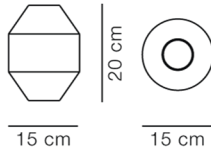

MODEL

8208 - H: 20 cm

MATERIALS

Mouthblown vase made from crystalline lead-free glass.

COUNTRY OF ORIGIN

PL

ESSENTIAL ASSORTMENT

MATERIAL

Glass

DIMENSIONS

Weight: 0,9 kg

PACKAGING INFORMATION

L: 31 cm, W: 31 cm, H: 29 cm,

Cbm: 0,01m³

1,2 kg

CARE & MAINTENANCE