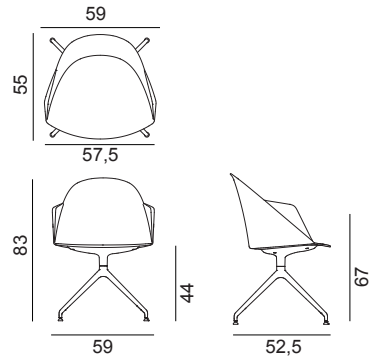

Dimensions *

* File CAD 2D - 3D available for download at www.arper.com

Frame Base

Shell

Polypropylene