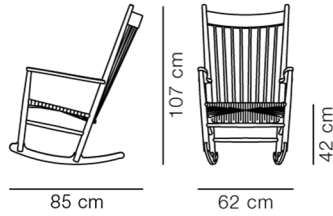

ESSENTIAL ASSORTMENT

SEAT	WOOD
Natural paper cord	Walnut oiled
Natural paper cord	Oak soap, FSC Mix 70%
Natural paper cord	Oak black lacquer, FSC Mix 70%

DIMENSIONS

Weight: 11 kg

PACKAGING INFORMATION

L: 79 cm, W: 64,5 cm, H: 113 cm,