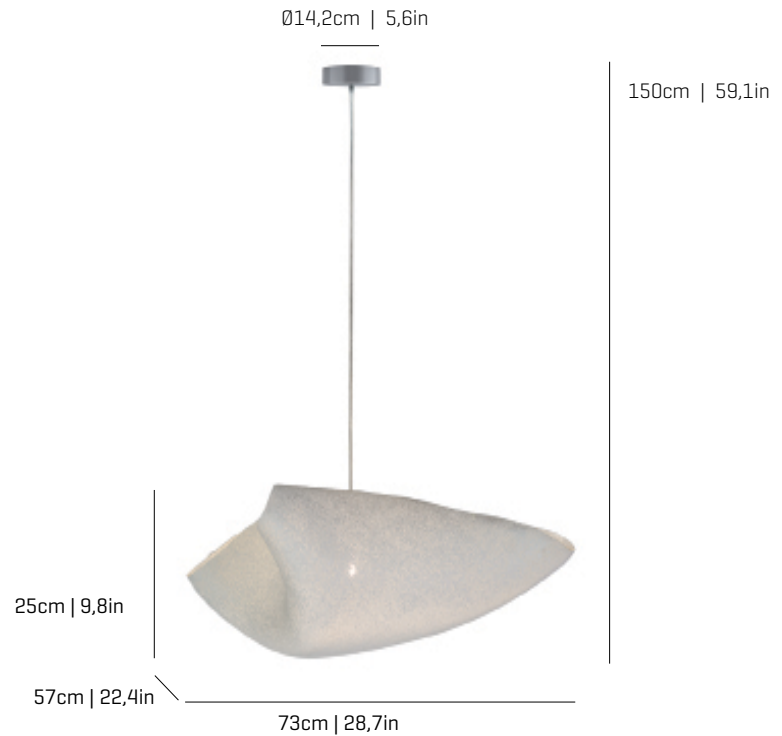

Ballet Plié

LED

ref. **BAPI04-LD**

LED / DIMMABLE

Pendant lamp

Lámpara colgante

SIMETECH® by arturo alvarez

INTERIOR
DESIGN
**BEST
OF
YEAR 2014**

Innovative translucent shading
lighting solution

Ballet Collection

BAPI04

BARE04

BALA04

BA04-3

MATERIAL FINISHES MATERIALES Y ACABADOS

LAMPSHADE

TULIPA

SIMETECH® by arturo alvarez

One colour to choose

Un color a elegir

Stainless steel
Acero inoxidable

CANOPY AND CABLE

FLORÓN Y CABLE

Steel gloss nickel-plated
Acero níquel-satinado