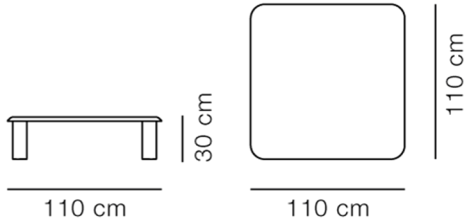

DIMENSIONS

Weight: 28 kg

PACKAGING INFORMATION

L: 125/35 cm, W: 125/25 cm, H: 8/25 cm,

Cbm: 0,15m³

35,5 kg

CARE & MAINTENANCE

Our Care & Maintenance offers guidance for best maintenance of our furniture. It includes advice and instructions on cleaning and caring for specific materials to ensure a long life of your furniture. Find your product on our product site and navigate to the Product Care menu:

[Link to Cleaning & Maintenance](#)

SUSTAINABILITY

Fredericia's furniture is intended to be passed on from generation to generation. The core values of good design are rooted in the sense of responsibility and use of natural materials, ethical methods of production and respect for the people using our furniture every day.

Transparency, sustainability, and circularity are essential, and with a growing number of certifications and ambitious initiatives, Fredericia takes pride in continuously improving its performance while facilitating sustainable customer choices. Download our Sustainability report, Fredericia for People & Planet, here:

[Fredericia for People & Planet](#)

WARRANTY

Fredericia Furniture A/S offers a 7-year guarantee against manufacturing defects in standard products (materials and construction). The warranty does not cover wear and damage to covers, surface treatment, inappropriate use and the like.

For further information regarding our guarantee, please visit [Fredericia.com](#).

DOWNLOADS

Download images, architect files at our partner portal on [www.fredericia.com](#)