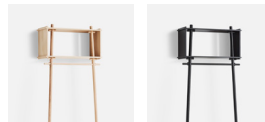

TÖJBOX WARDROBE (SMALL)

DESIGNED BY MADE BY MICHAEL

TÖJBOX IS A SIMPLISTIC AND FUNCTIONAL WARDROBE MADE OF OAK. THERE ARE NO SCREWS, NAILS OR GLUE - IT IS PURE WOOD, WHICH MAKES THE WARDROBE EASY TO ASSEMBLE AND PUT TO USE. YOU JUST HAVE TO LEAN IT AGAINST THE WALL. TÖJBOX IS IDEAL FOR THE ENTRANCE, BEDROOM OR WALK-IN CLOSET. IT IS THE LITTLE DETAILS THAT GIVE TÖJBOX ITS CHARACTER.

YEAR OF DESIGN

2015

CATEGORY

STORAGE AND SHELVING

MATERIALS

SOLID OAK LEGS AND OAK VENEER TOP

ASSEMBLY

INSTRUCTIONS MANUAL INCLUDED

MOUNTING

TWO KEYHOLES ON THE BACK

SCREWS

INCLUDED

WALL PLUGS

NOT INCLUDED

PACKAGING DIMENSIONS

L 870 x D 360 x H 90 MM (TOP)

L 34.3 x D 14.2 x H 3.5 "

L 2040 x D 105 x H 75 MM (LEGS)

L 80.3 x D 4.1 x H 2.9 "

MAINTENANCE

FOR DAILY CARE, WIPE OFF WITH A CLEAN, MOIST CLOTH FOLLOWED BY A SOFT DRY CLOTH

DIMENSIONS

L 800 x D 300 x H 2000 MM

L 31.4 x D 11.8 x H 78.7 "

ITEM NO / COLOUR

120220 WHITE PIGMENTED LACQUERED OAK

120223 BLACK PAINTED OAK