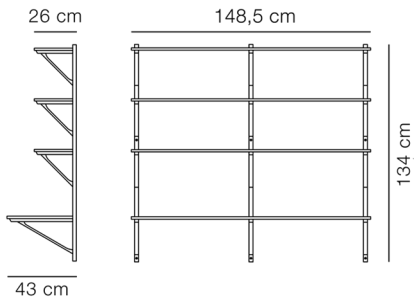

COUNTRY OF ORIGIN

DK

ESSENTIAL ASSORTMENT

SURFACE

Oak lacquer

Walnut lacquer

DIMENSIONS

Weight: 24 kg

PACKAGING INFORMATION

L: 156 cm, W: 45 cm, H: 14 cm,

Cbm: 0,1m³

26 kg

CARE & MAINTENANCE

Our Care & Maintenance offers guidance for best maintenance of our furniture. It includes advice and instructions on cleaning and caring for specific materials to ensure a long life of your furniture. Find your product on our product site and navigate to the Product Care menu: