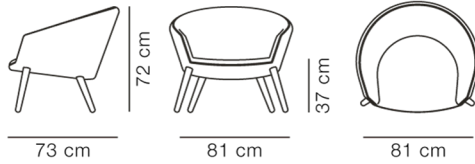

DIMENSIONS

Weight: 15 kg

PACKAGING INFORMATION

L: 88 cm, W: 80 cm, H: 77 cm,

Cbm: 0,72m³

28 kg

CARE & MAINTENANCE

Our Care & Maintenance offers guidance for best maintenance of our furniture. It includes advice and instructions on cleaning and caring for specific materials to ensure a long life of your furniture. Find your product on our product site and navigate to the Product Care menu: