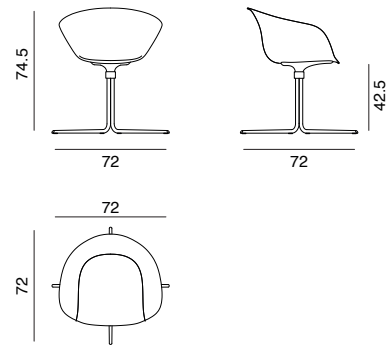

Duna 02

Design by Lievore Altherr Molina, 2014

Art. 4205

Chair with chromed steel swivel trestle base and polypropylene shell available in 4 colors.

Dimensions *

* File CAD 2D - 3D available for download at www.arper.com

Frame Base

CRO

Shell

Polypropylene

PP0001

PP0004

PP0005

PP0006

arper

info@arper.com

www.arper.com

Duna 02

Design by Lievore Altherr Molina, 2014

SHIPMENT DETAILS

Art.4205

1 pz = 2  - kg 16,74/ m³ 0,356