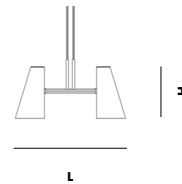

COMPLIES WITH

IP20

CANOPY

BLACK PAINTED METAL

RECTANGULAR (L 100 x W 60 x H 25 MM)

MAINTENANCE

FOR DAILY CARE, WIPE OFF WITH A CLEAN, MOIST CLOTH FOLLOWED BY A SOFT DRY CLOTH

DIMENSIONS