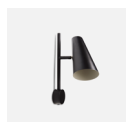

YEAR OF LAUNCH

2021

CATEGORY

LIGHTING

MATERIALS

PAINTED METAL

SHADE INSIDE

LIGHT GREY PAINTED METAL (PANTONE 7534C)

COMPLIES WITH

IP20

WALL CANOPY

BLACK PAINTED METAL (Ø 70 x H 35 MM) (cUL: Ø 120 x H 35 MM)

MAINTENANCE

FOR DAILY CARE, WIPE OFF WITH A CLEAN, MOIST CLOTH FOLLOWED BY A SOFT DRY CLOTH

DIMENSIONS

D 170 x H 333 MM

D 6.7 x H 13.1 "

SHADE

Ø 110 x H 197 MM

Ø 4.3 x H 7.7 "

SWITCH (RECTANGULAR)

330 MM FROM CANOPY

ITEM NO / COLOUR

133060 BLACK