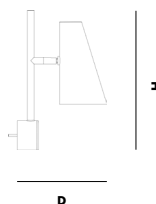

COMPLIES WITH

IP20

WALL CANOPY

BLACK PAINTED METAL (Ø 70 x H 35 MM) (cUL: Ø 120 x H 35 MM)

MAINTENANCE

FOR DAILY CARE, WIPE OFF WITH A CLEAN, MOIST CLOTH FOLLOWED BY A SOFT DRY CLOTH

DIMENSIONS

D 170 x H 333 MM

D 6.7 x H 13.1 "

SHADE

Ø 110 x H 197 MM

Ø 4.3 x H 7.7 "

SWITCH (RECTANGULAR)

330 MM FROM CANOPY

ITEM NO / COLOUR

133060 BLACK