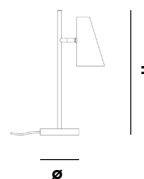

COMPLIES WITH

IP20

BASE

BLACK PAINTED METAL (Ø 155 x H 25 MM)
COVERED WITH BLACK FELT UNDERNEATH

MAINTENANCE

FOR DAILY CARE, WIPE OFF WITH A CLEAN, MOIST CLOTH
FOLLOWED BY A SOFT DRY CLOTH

DIMENSIONS

Ø 155 x H 500 MM

Ø 6.1 x H 19.6 "

SHADE

Ø 110 x H 197 MM

Ø 4.3 x H 7.7 "

SWITCH (RECTANGULAR)

330 MM FROM BASE

ITEM NO / COLOUR

133061 BLACK