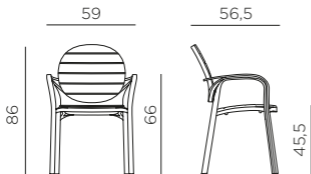

IT Sedia con braccioli. Materiale: polipropilene trattato anti-UV e colorato in massa. Impilabile. Finitura opaca. Dotata di piedini antiscivolo. Istruzioni d'uso: posizionare in modo stabile su un suolo piano. Pulire con detergenti non aggressivi e sciacquare con acqua. Tipo di utilizzo: collettività. Prodotto in Italia. Resina riciclabile. Prodotto a norma UNI EN 581/1/2.

IMPORTANTE, CONSERVARE
PER FUTURI RIFERIMENTI:
LEGGERE ATTENTAMENTE

EN Chair with armrest. Material: polypropylene with UV additives and is uniformly coloured. Stackable. Matt finish. With non-slip feet. Instructions for use: place on a flat level area. Wash with mild soap and rinse with water. Typical uses: group gatherings. Made in Italy. Recyclable resin. Product conforms to UNI EN 581/1/2.

IMPORTANT, RETAIN FOR
FUTURE REFERENCE: