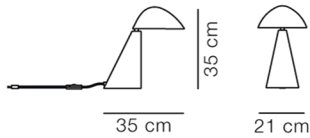

COUNTRY OF ORIGIN

DK

ESSENTIAL ASSORTMENT

LAMPSHADE

BASE

White steel

Dark Atlantico Limestone

DIMENSIONS

Weight: 6,4 kg

PACKAGING INFORMATION

L: 45 cm, W: 36 cm, H: 33 cm,

Cbm: 0,05m³

9 kg

CARE & MAINTENANCE

Our Care & Maintenance offers guidance for best maintenance of our furniture. It includes advice and instructions on cleaning and caring for specific materials to ensure a long life of your furniture. Find your product on our product site and navigate to the Product Care menu: