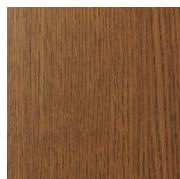

RUNE KRØJGAARD & KNUT BENDIK HUMLEVIK

OAK FINISHES

NATURAL OAK

LIGHT SMOKED OAK

DARK SMOKED OAK

BLACK OAK

DETAIL SHOTS

NATURAL OAK