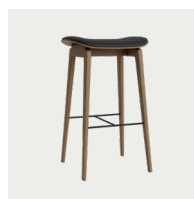

UPHOLSTERY