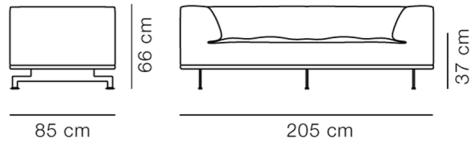

Brushed aluminium

Leather Max 98, Black

Brushed aluminium

Leather Cera 905, Russet brown

Brushed aluminium

DIMENSIONS

Weight: 90 kg

PACKAGING INFORMATION

L: 210 cm, W: 95 cm, H: 64 cm,

Cbm: 1,3m³

100 kg

CARE & MAINTENANCE

Our Care & Maintenance offers guidance for best maintenance of our furniture. It includes advice and instructions on cleaning and caring for specific materials to ensure a long life of your furniture. Find your product on our product site and navigate to the Product Care menu: