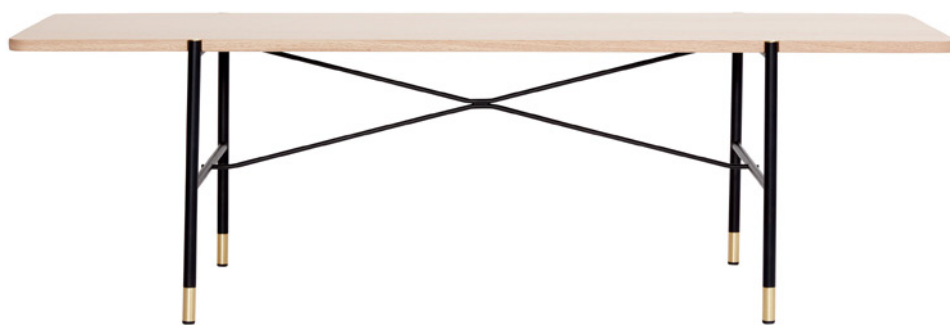

ANDERSEN

QUALITY MEETS DESIGN

C6 COFFEE TABLE

Design: byKATO

C6 COFFEE TABLE – DESIGN ROOTED IN HISTORY

The C6 coffee table has a light and elegant appearance. Its design is based on a revamp of the legendary design icons of the 60s.

The narrow rectangular table top and slim black powder-coated metal frame create a modern contrast. The elegant brass details help accentuate the table's aesthetics.

The coffee table goes well with Andersen's LC1 lounge chairs, creating a cosy and informal corner. It also goes well with Andersen's A2 sofa to create an area for meetings, employee brainstorming, waiting areas or simply for your living room.

C6 COFFEE TABLE

Design: byKATO

DIMENSIONS

C6 // Coffee table

Length	140 cm
Width	50 cm
Height	42 cm
Weight	20 kg

MATERIALS

TABLETOP

White matt lacquer oak veneer

BASE

Metal, black

C6 COFFEE TABLE

Design: byKATO