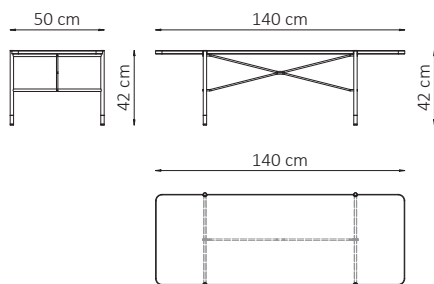

C6 COFFEE TABLE

Design: byKATO

DIMENSIONS

C6 // Coffee table

Length	140 cm
Width	50 cm
Height	42 cm
Weight	20 kg

MATERIALS

TABLETOP

White matt lacquer oak veneer