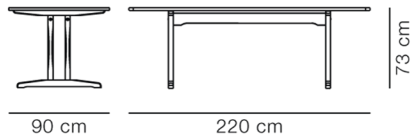

MODEL

6293 - 220x90 cm

MATERIALS

Rectangular table with frame and table top in solid wood. Leg mounted with a visible brass screw. Knock-down, delivered unassembled.

COUNTRY OF ORIGIN

DK

TEST & CERTIFICATES

Weight: 48 kg

PACKAGING INFORMATION

L: 230 cm, W: 100 cm, H: 10 cm,

Cbm: 0,22m³

55 kg

CARE & MAINTENANCE

Our Care & Maintenance offers guidance for best maintenance of our furniture. It includes advice and instructions on cleaning and caring for specific materials to ensure a long life of your furniture. Find your product on our product site and navigate to the Product Care menu: