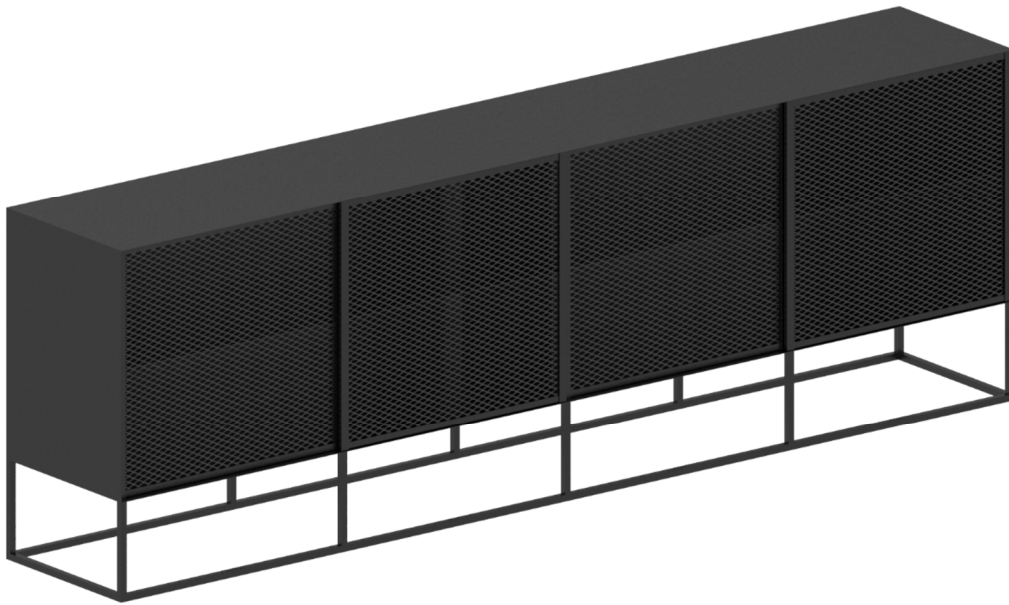

# ISOTTA Sideboard

**Design:** Maurizio Peregalli 2021

**Struttura e ripiani:** Nero ramato sablé / Grigio micaceo

**Antine scorrevoli in rete stirata:** Nero ramato sablé / Grigio micaceo

*Disponibile versione con doppia illuminazione Strip Led*

**Frame and shelves:** Copper black sand-touch / Micaceous grey

**Sliding doors in expanded metal:** Copper black sand-touch / Micaceous grey

*Available version with double Strip Led lighting*

**Dimensions:** 240 x 40 x H 80 cm

**Frame and shelves Finishes**

Copper black sand-touch

Micaceous grey

**Sliding doors Finishes**

Copper black sand-touch

Micaceous grey