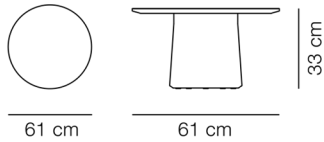

COUNTRY OF ORIGIN

DK

TEST & CERTIFICATES

FSC® certified

ESSENTIAL ASSORTMENT

SURFACE	FRAME	SIZE
Black Marquina	Ash brown stained oil treated, FSC Mix 70%	Ø61 cm, height 33 cm
Tundra Grey	Ash oil treated, FSC Mix 70%	Ø61 cm, height 33 cm

DIMENSIONS

Weight: 23 kg

PACKAGING INFORMATION

L: 32/73 cm, W: 32/73,5 cm, H: 42/10,5 cm,

Cbm: 0,1m³

32,5 kg

CARE & MAINTENANCE

Our Care & Maintenance offers guidance for best maintenance of our furniture. It includes advice and instructions on cleaning and caring for specific materials to ensure a long life of your furniture. Find your product on our product site and navigate to the Product Care menu: