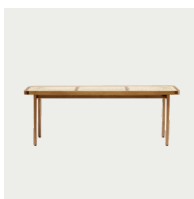

Named after the French word for “King”, Le Roi Bench is made of solid oak with inlaid natural French rattan. Inspired by the French colonial style furniture the Le Roi Bench is both timeless and functional. It works equally well as a coffee table in a living room or a bench in an entryway or bedroom.

NATURAL

DARK SMOKED

DIMENSIONS

W 120 cm / D 35 cm / H 42 cm