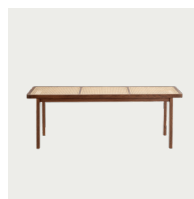

Named after the French word for “King”, Le Roi Bench is made of solid oak with inlaid natural French rattan. Inspired by the French colonial style furniture the Le Roi Bench is both timeless and functional. It works equally well as a coffee table in a living room or a bench in an entryway or bedroom.

NATURAL

DARK SMOKED

DIMENSIONS

W 120 cm / D 35 cm / H 42 cm