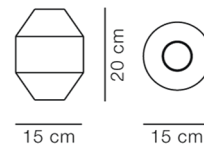

Colours

MATERIAL

Black-oxide
brass

Fredericia