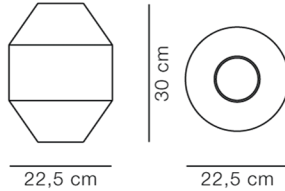

MODEL

8209 - H: 30 cm

MATERIALS

Mouthblown vase made from crystalline lead-free glass.

COUNTRY OF ORIGIN

PL

ESSENTIAL ASSORTMENT

MATERIAL

Glass

DIMENSIONS

Weight: 2,1 kg

PACKAGING INFORMATION

L: 31 cm, W: 31 cm, H: 39 cm,

Cbm: 0,03m³

2,6 kg

CARE & MAINTENANCE