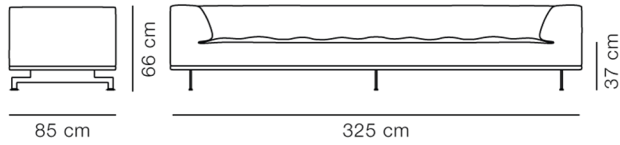

Brushed aluminium

Leather Max 98, Black

Brushed aluminium

Leather Cera 905, Russet brown

Brushed aluminium

DIMENSIONS

Weight: 120 kg

PACKAGING INFORMATION

L: 335 cm, W: 95 cm, H: 85 cm,

Cbm: 2,7m³

185 kg

CARE & MAINTENANCE

Our Care & Maintenance offers guidance for best maintenance of our furniture. It includes advice and instructions on cleaning and caring for specific materials to ensure a long life of your furniture. Find your product on our product site and navigate to the Product Care menu: