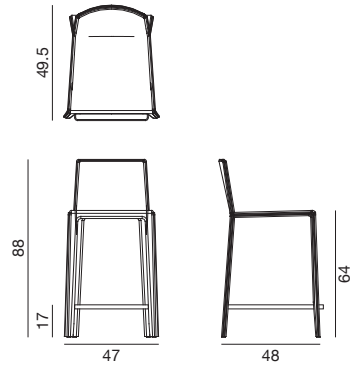

Norma Counter Stool

Design by Lievore Altherr Molina, 2005

Art. 1714

Counter stool with steel frame and upholstered legs. Polyurethane shell upholstered in hard leather without padding. Seat height 64 cm.

Dimensions *

* File CAD 2D - 3D available for download at www.arper.com

arper

www.arper.com

info@arper.com

Norma Counter Stool

Design by Lievore Altherr Molina, 2005

SHIPMENT DETAILS