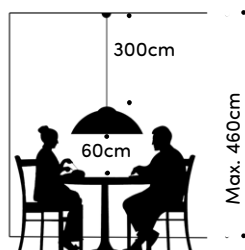

# Big- Pascha

Material:  
Aluminum + Textil  
Kabel: PVC stoffummantelt  
Baldachin: Stahl  
Blende: PMMA

Aluminium + textile  
Cables: PVC covered in fabric  
Ceiling cup: steel  
Blend: PMMA

NET WEIGHT:  
5,2 KG  
GROSS WEIGHT:  
7 KG