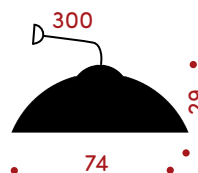

# Big- Pascha

Material:  
Aluminum + Textil  
Kabel: PVC stoffummantelt  
Baldachin: Stahl  
Blende: PMMA

Aluminium + textile  
Cables: PVC covered in fabric  
Ceiling cup: steel  
Blend: PMMA

NET WEIGHT:  
5,2 KG  
GROSS WEIGHT:  
7 KG