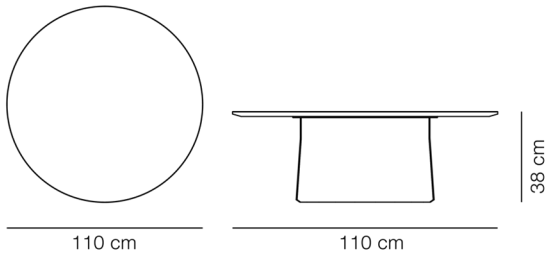

MODEL

6811 - Ø110 cm

MATERIALS

Table top in 20 mm sten. Base in solid wood done with a hollow construction.

Table top is attached to base with metal thread. Delivered with felt glides. Delivered disassembled.

COUNTRY OF ORIGIN

DK

TEST & CERTIFICATES

FSC® certified

EN 15372:2016 (L2)

ESSENTIAL ASSORTMENT

SURFACE	FRAME	SIZE
Black Marquina	Ash brown stained oil treated, FSC Mix 70%	Ø110 cm, height 38 cm
Tundra Grey	Ash oil treated, FSC Mix 70%	Ø110 cm, height 38 cm

DIMENSIONS

Weight: 68 kg

PACKAGING INFORMATION

L: 62/122 cm, W: 62/122,5 cm, H: 38/11 cm,

Cbm: 0,31m³

112 kg

CARE & MAINTENANCE

Our Care & Maintenance offers guidance for best maintenance of our furniture. It includes advice and instructions on cleaning and caring for specific materials to ensure a long life of your furniture. Find your product on our product site and navigate to the Product Care menu: