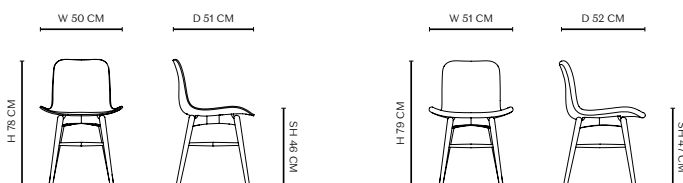

DIMENSIONS

Plastic Shell & Upholstery
W 50 cm / D 51 cm / H 78 cm / SH 46 cm

Soft Upholstery
W 51 cm / D 52 cm / H 79 cm / SH 47 cm