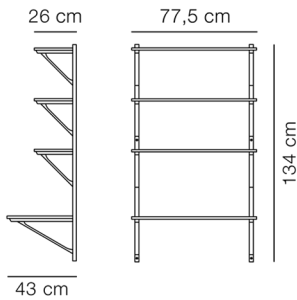

MODEL

2901 - 1 compartment, 3 shelves & desk shelf

MATERIALS

Rails and brackets are solid wood while the shelves are veneer. The shelves are mounted on the rails and brackets using screws. The rails are mounted to the wall with the keyhole fittings and screws. Brass screws for mounting of shelves to rails and to the wall is included. Rawplugs is not included as it depends on the specific type of wall.

COUNTRY OF ORIGIN

DK

ESSENTIAL ASSORTMENT

SURFACE

Oak lacquer

Walnut lacquer

DIMENSIONS

Weight: 14 kg

PACKAGING INFORMATION

L: 137 cm, W: 45 cm, H: 11 cm,

Cbm: 0,07m³

16 kg

CARE & MAINTENANCE

Our Care & Maintenance offers guidance for best maintenance of our furniture. It includes advice and instructions on cleaning and caring for specific materials to ensure a long life of your furniture. Find your product on our product site and navigate to the Product Care menu: