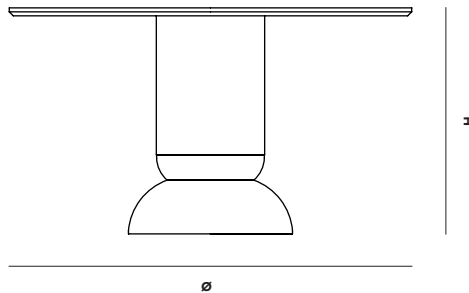

PACKAGING DIMENSIONS

Top: L 1350 x W 1350 x H 60 MM
L 53.1 x W 53.1 x H 2.4 "
Base: L 570 x W 570 x H 730 MM
L 22.4 x W 22.4 x H 28.7 "

MAINTENANCE

For daily care, wipe off with a clean, moist cloth followed by a soft dry cloth.
For further care instructions, visit our website at www.woudesign.com

DIMENSIONS

∅ 1300 x H 740 MM
∅ 51.2 x H 29.1 "

ITEM NO / COLOUR

110206 OAK / BLACK
110207 WALNUT / BLACK