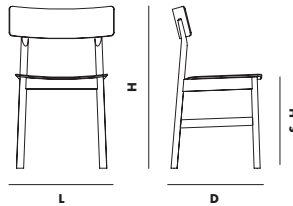

PACKAGING DIMENSIONS

L 605 x D 545 x H 1005 MM
L 23.8 x D 21.5 x H 39.6 "

MAINTENANCE

FOR DAILY CARE, WIPE OFF WITH A CLEAN, MOIST CLOTH
FOLLOWED BY A SOFT DRY CLOTH

DIMENSIONS

L 473 x D 486 x H 787 / S-H 449 MM
L 18.6 x D 19.1 x H 30.9 / S-H 17.7"