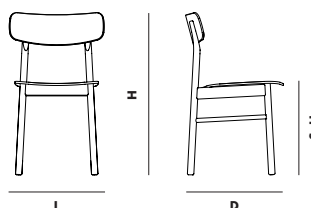

PACKAGING DIMENSIONS

L 605 x D 545 x H 1005 MM
L 23.8 x D 21.5 x H 39.6 "

MAINTENANCE

FOR DAILY CARE, WIPE OFF WITH A CLEAN,
MOIST CLOTH FOLLOWED BY A SOFT DRY CLOTH

DIMENSIONS

L 473 x D 486 x H 787 / S-H 449 MM