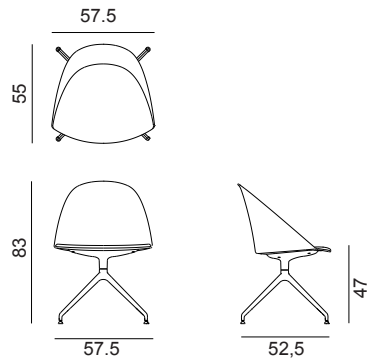

Dimensions *

* File CAD 2D - 3D available for download at www.arper.com

Frame Base

Shell

Polypropylene