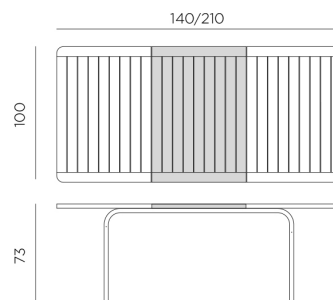

ALLORO 140 EXTENSIBILE

design Raffaello Galiotto

Ref. 427

33,7

peso prodotto in kg
weight of product in kg1
0,163 m³imballo cartonato - pz e volume in m³
carton packing - pcs and volume in cbm

18 pz

pz su pallet
pcs on palletprodotto da montare
assembly requiredprodotto testato a norma da Catas
product tested by Catas

IT Tavolo allungabile. 140 - 210 x 100 x 73h cm. Materiale: piano DurelTOP in polipropilene trattato anti-UV, colorato in massa. Gambe in alluminio verniciato. Finitura opaca. Dotato di piedini regolabili. Resina riciclabile.

EN Extensible table. 140 - 210 x 100 x 73h cm. Material: top DurelTOP in polypropylene with UV additives and uniformly coloured. Legs in coated aluminum. Matt finish. Adjustable height feet. Recyclable resin.

EN Extensible table. Material: top DurelTOP in polypropylene with UV additives and uniformly coloured. Legs in coated aluminum. Matt finish. Adjustable height feet. 140 - 210 x 100 x 73h cm. Instructions for use: place on a flat, level area. Wash with mild soap and rinse with water. Note: there is a risk of being pinched during assembly. Typical uses: group gatherings. Assembly required. Made in Italy. Recyclable resin. Product conforms to UNI EN 581/1/3.