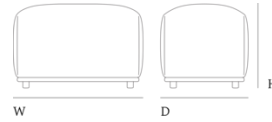

Echo Pouf

Dimensions

38 x 52 cm / 15 x 20.5"

Height:	39 cm / 15.4"
Width:	52 cm / 20.5"
Depth:	38 cm / 38"
Seat Height:	36 cm / 14.2"

42 x 62 cm / 16.5 x 24.4"

Height:	39 cm / 15.4"
Width:	62 cm / 24.4"
Depth:	42 cm / 16.5"
Seat Height:	36 cm / 14.2"

52 x 52 cm / 20.5 x 20.5"

Height:	39 cm / 15.4"
Width:	52 cm / 20.5"
Depth:	52 cm / 20.5"
Seat Height:	36 cm / 14.2"

Made-to-Order

This product can be upholstered in the following textiles: Acca, Beck, Canvas, Clara, Clay, Colline, Divina, Divina MD, Divina Melange, Ecriture, Fiord, Grain, Hallingdal, Hearth, Illusion Leather, Manner, Ocean, Planum, Remix, Steelcut, Steelcut Trio, Twill Weave, Vidar