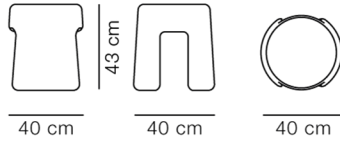

COUNTRY OF ORIGIN

PL

FABRIC- & LEATHER CONSUMPTION

Fabric: 1,1 m

ESSENTIAL ASSORTMENT

UPHOLSTERY

Barnum 24, Lana

Sheepskin Moonlight

Hallingdal 65, 110

DIMENSIONS

Weight: 6 kg

PACKAGING INFORMATION

L: 45 cm, W: 45 cm, H: 47 cm,

Cbm: 0,1m³

8 kg

CARE & MAINTENANCE