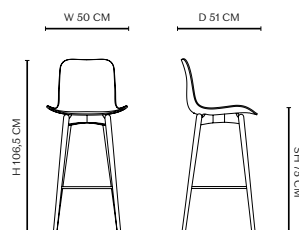

Bar Chair - Bar Height 75 cm

W 50 cm / D 51 cm / H 106,5 cm / SH 75 cm