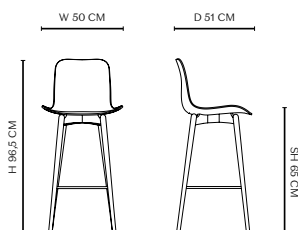

DIMENSIONS

Bar Chair - Counter Height 65 cm

W 50 cm / D 51 cm / H 96,5 / SH 65 cm