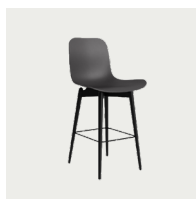

The Langue Bar Chair is a highly comfortable piece of furniture with soft clean lines and a minimalistic appearance. Shape and simplicity are the basic elements of the Langue Series, creating a highly aesthetic and functional bar chair. The Langue Bar Chair comes in two heights; 65 cm and 75 cm, making it perfect for a kitchen island in a home or for a bar in need of a comfortable and stylish bar chair.

PLASTIC SHELL