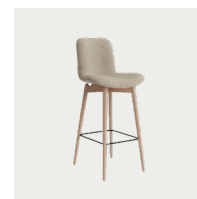

SOFT UPHOLSTERY