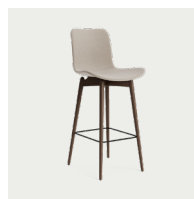

UPHOLSTERY