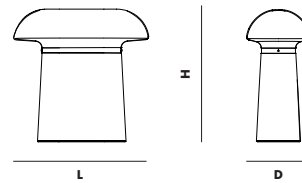

DETAILS

Brass plated metal

CORD

Fabric covered cord (3000 mm / 118.1 ") (black)

PLUG

EU, cUL

SPECIFICATIONS

2 x E14 (cUL: 2 x E12 base), max 9W

For daily care, wipe off with a clean, moist cloth followed by a soft dry cloth

DIMENSIONS

L 270 x D 130 x H 275 mm

L 10.6 x D 5.1 x H 10.8 "

ITEM NO / COLOUR

137025 Walnut / opal glass (CE)

137026 Ivory travertine / opal glass (CE)