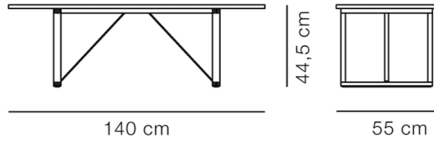

Brackets in brass

DIMENSIONS

Weight: 14,75 kg

PACKAGING INFORMATION

L: 143 cm, W: 58 cm, H: 12 cm,

Cbm: 0,1m³

18 kg

CARE & MAINTENANCE