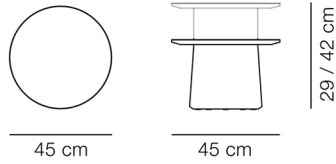

MODEL
6804 - Ø45 cm

MATERIALS
Table top in 20 mm stone. Base in solid wood done with a hollow construction.
Table top is attached to base with metal thread. Delivered with felt glides.
Delivered disassembled. Available in different heights.

COUNTRY OF ORIGIN
DK

TEST & CERTIFICATES
FSC® certified

ESSENTIAL ASSORTMENT

SURFACE	FRAME	SIZE
Black Marquina	Ash brown stained oil treated, FSC Mix 70%	Ø45 cm, height 29 cm
Black Marquina	Ash brown stained oil treated, FSC Mix 70%	Ø45 cm, height 42 cm
Tundra Grey	Ash oil treated, FSC Mix 70%	Ø45 cm, height 29 cm
Tundra Grey	Ash oil treated, FSC Mix 70%	Ø45 cm, height 42 cm

DIMENSIONS

Weight: 17 kg

PACKAGING INFORMATION

L: 32/57 cm, W: 32/57,5 cm, H: 42/10,5 cm,

Cbm: 0,08m³

22 kg

CARE & MAINTENANCE

Our Care & Maintenance offers guidance for best maintenance of our furniture. It includes advice and instructions on cleaning and caring for specific materials to ensure a long life of your furniture. Find your product on our product site and navigate to the Product Care menu: