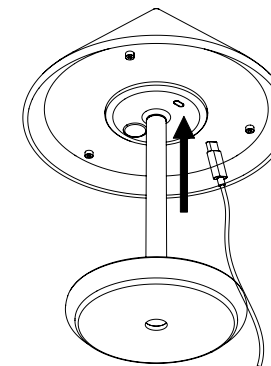

1x Lamp

1 x USB - C

Safety precautions

The lamp is intended for indoor use. It can be taken outdoors, but must be kept and stored indoors.

1

The lamp is delivered fully assembled.

2

Before first use, the battery must be fully charged. Attach the USB-C cable to the plug under the lampshade. Connect the other end of the cable to a power supply.