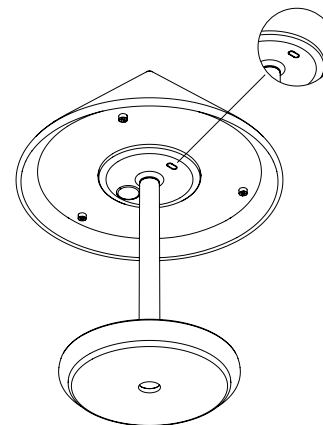

Post-consumer e-waste mixed with coffee shell waste

Designed by
OEO Studio

Dimensions
Ø 17.5 cm H 25 cm / Ø 6.9" H 9.8"

Weight
1 kg / 2.2 lbs

Battery capacity
10 hours when fully charged
Charging time: 6 hours

1x Lamp

1 x USB - C

Safety precautions

The lamp is intended for indoor use. It can be taken outdoors, but must be kept and stored indoors.

1

The lamp is delivered fully assembled.

2

Before first use, the battery must be fully charged. Attach the USB-C cable to the plug under the lampshade. Connect the other end of the cable to a power supply.

3

During charging, a red LED light will light up next to the charging plug. When the lamp is fully charged, it will turn green.

4

The lamp is turned on by the button under the lampshade. It has three levels of intensity that can be managed by touching the button lightly.