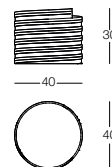

South

Design Konstantin Grcic, 2023

Basket, suitable for outdoor.

In 100% polyolefin.

5609.00.00

0,023 m³

2,826 kg

Art. nr. Basket