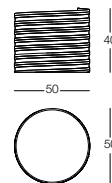

South

Design Konstantin Grcic, 2023

Basket, suitable for outdoor.

In 100% polyolefin.

5609.00.00

0,023 m³

2,826 kg

Art. nr. Basket

AC950 colours

Basket, suitable for outdoor.

In 100% polyolefin.

5609.00.00

0,062 m³

3,824 kg

Art. nr. Basket

AC952 colours

Basket

red/orange

blue/light blue