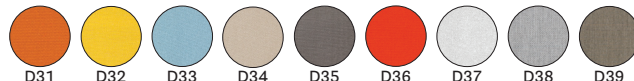

CUSHION COLOURS - COLORI CUSCINO - KISSEN FARBEN - COLORIS COUSSIN - COLORES COJÍN

TRIM COLOURS - COLORI BORDINO - KANTE FARBEN - COLORIS BORDURE - COLORES RIBETE

• FIXING - FISSAGGIO - BEFESTIGUNG - FIXATION - FIJACIÓN

Removable cushion, rear fixing with frogs fastening

Cuscino rimovibile, fissaggio mediante alamari / Abnehmbares Kissen, hintere Befestigung mit Knebelverschlüsse / Coussin amovible, fixation arrière avec boutons / Cojín removible, anclaje posterior con alamares

Reproduction of this document is strictly prohibited without prior written authorisation from Pedrali SpA. Sizes, weights and finishes may change without previous notice. È vietata la riproduzione del seguente documento senza previa autorizzazione scritta da parte di Pedrali SpA. Dimensioni, pesi e finiture possono variare senza alcun preavviso.